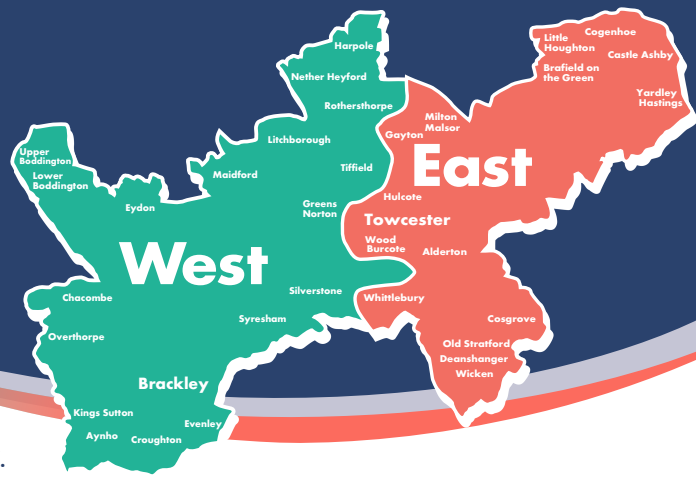

Your waste and recycling 2025 collection calendar South Northamptonshire

Your collection day has not changed - please look up your usual collection day on the calendar below.

Recycling week: Recycling Garden waste Food recycling